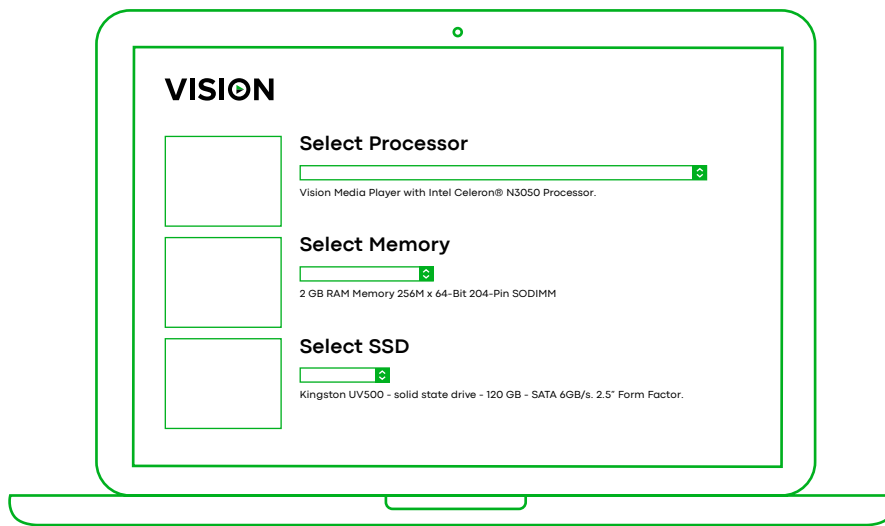

# Media Player Configurator

Configure the perfect Vision Media Player unit for your requirements

Select the parts you need to generate a detailed specification and quote

Select Hardware

Select Memory

Select SSD