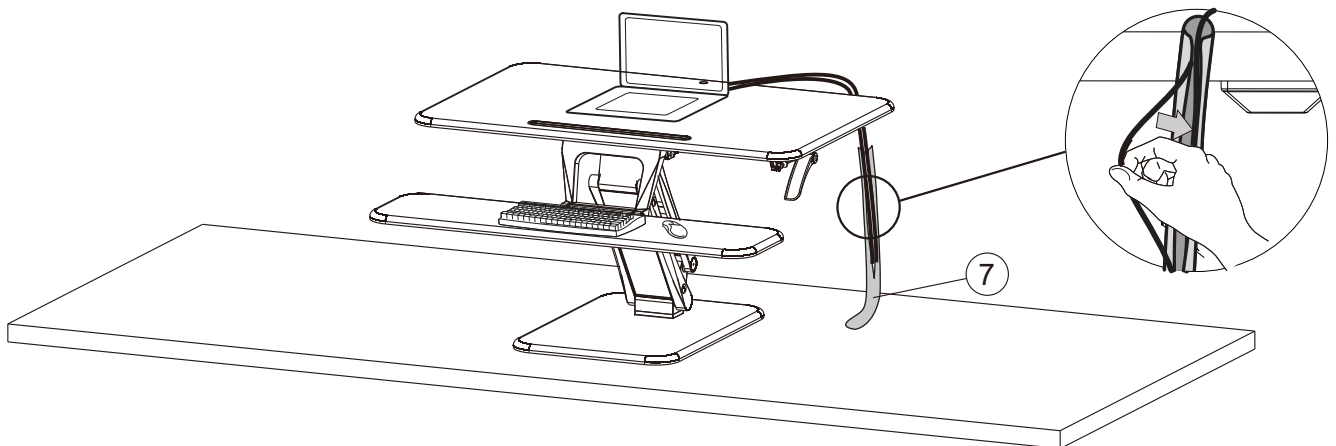

VISION

VSS-2M

Desktop load-bearing:	Max:15KG
Keyboard tray load-bearing:	Max:2KG
Height range:	170-430mm

1		x1	2		x1
3		x1	4		x6
5		x1	6	A	x4
6	B	x2	7		x1

1

2

3

4

5

6

A

Attach the sticker to the bottom of monitor

Sticker A

Note

The stickers can be reused by clean water

B