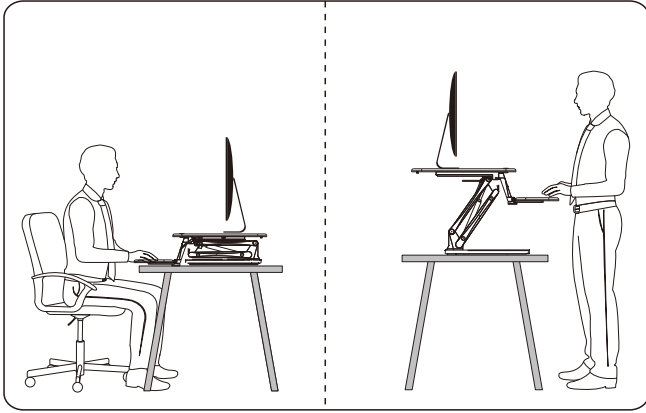

VISION

VSS-2M

Desktop load-bearing:	Max:15KG
Keyboard tray load-bearing:	Max:2KG
Height range:	170-430mm

1		x1	2		x1
3		x1	4		x6
5		x1	6	A	x4
6	B	x2	7		x1

1

2

3

4

5

6

A

Attach the sticker to the bottom of monitor

Sticker A

Note

The stickers can be reused by clean water

B