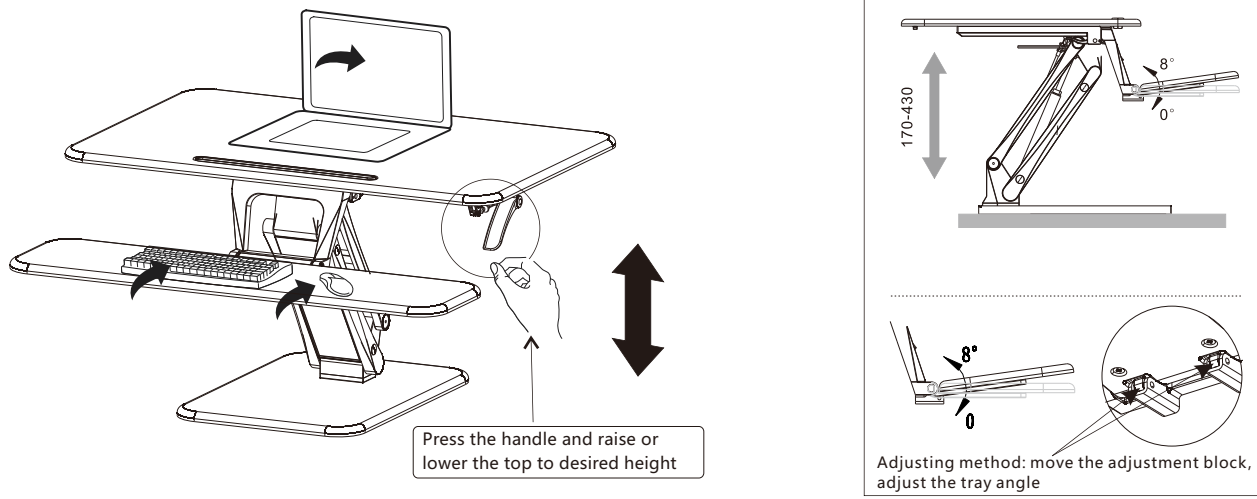

VISION

VSS-2M

Desktop load-bearing:	Max:15KG
Keyboard tray load-bearing:	Max:2KG
Height range:	170-430mm

1		x1	2		x1
3		x1	4		x6
5		x1	6	A	x4
6	B	x2	7		x1

1

2

3

4

5

6

A

Attach the sticker to the bottom of monitor

Sticker A

Note

The stickers can be reused by clean water

B