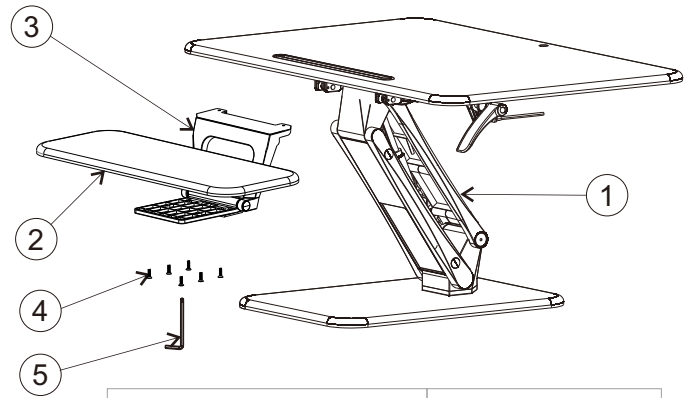

VISION

VSS-2M

Desktop load-bearing:	Max:15KG
Keyboard tray load-bearing:	Max:2KG
Height range:	170-430mm

1		x1	2		x1
3		x1	4		x6
5		x1	6	A	x4
6	B	x2	7		x1

1

2

3

4

5

6

A

Attach the sticker to the bottom of monitor

Sticker A

Note

The stickers can be reused by clean water

B