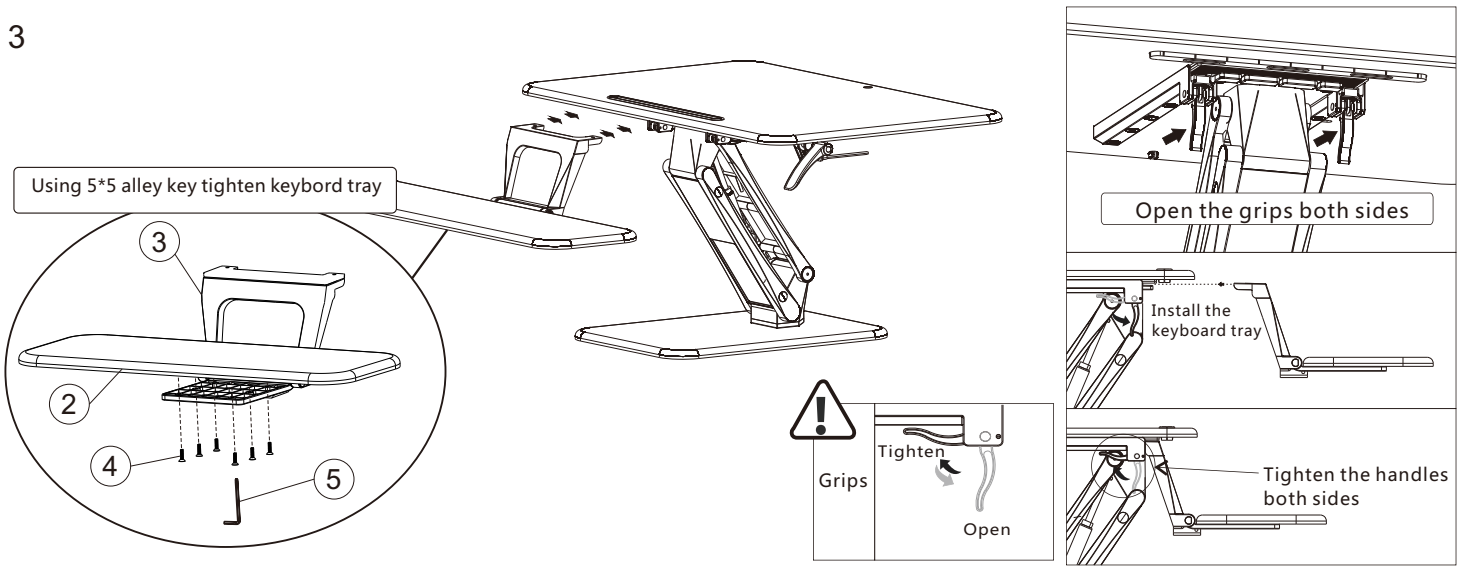

VISION

VSS-2M

Desktop load-bearing:	Max:15KG
Keyboard tray load-bearing:	Max:2KG
Height range:	170-430mm

1		x1	2		x1
3		x1	4		x6
5		x1	6	A	x4
6	B	x2	7		x1

1

2

3

4

5

6

A

Attach the sticker to the bottom of monitor

Sticker A

Note

The stickers can be reused by clean water

B