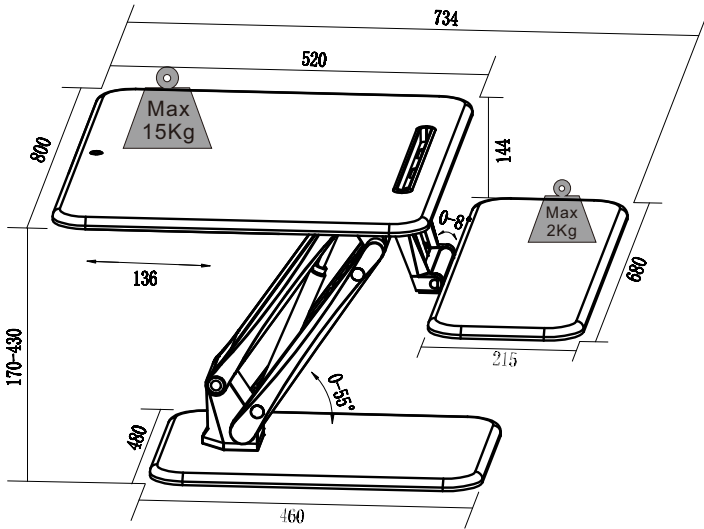

VISION

VSS-2M

Desktop load-bearing:	Max:15KG
Keyboard tray load-bearing:	Max:2KG
Height range:	170-430mm

1		x1	2		x1
3		x1	4		x6
5		x1	6	A	x4
6	B	x2	7		x1

1

2

3

4

5

6

A

Attach the sticker to the bottom of monitor

Sticker A

Note

The stickers can be reused by clean water

B