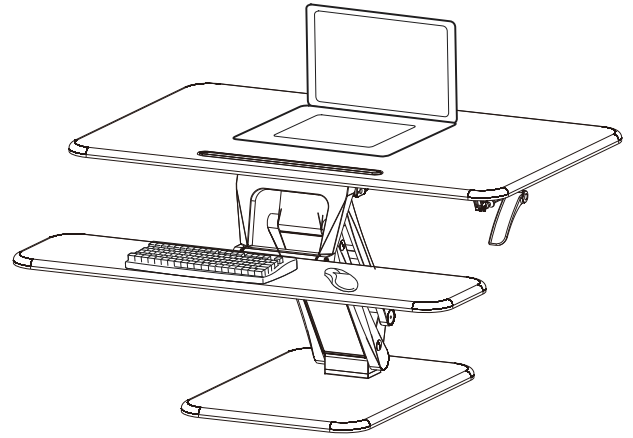

VISION

VSS-2M

Desktop load-bearing:	Max:15KG
Keyboard tray load-bearing:	Max:2KG
Height range:	170-430mm

1		x1	2		x1
3		x1	4		x6
5		x1	6	A	x4
6	B	x2	7		x1

1

2

3

4

5

6

A

Attach the sticker to the bottom of monitor

Sticker A

Note

The stickers can be reused by clean water

B