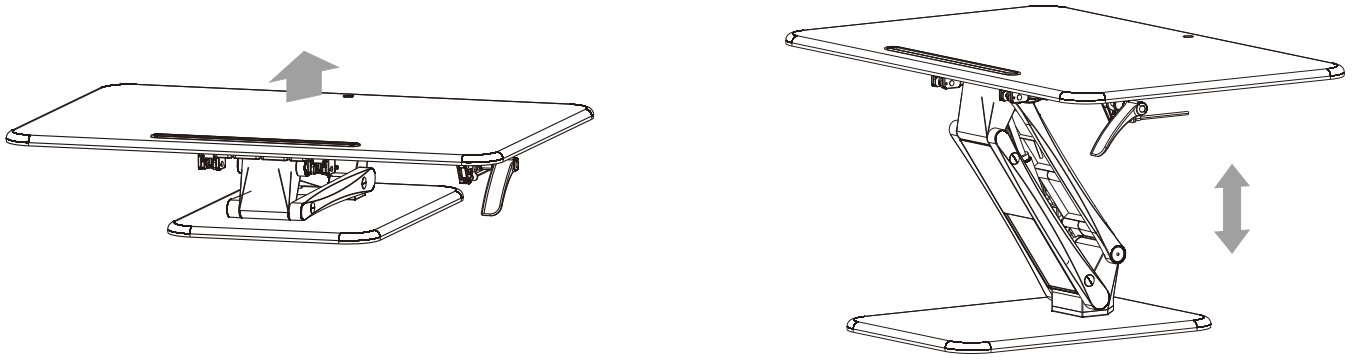

VISION

VSS-2M

Desktop load-bearing:	Max:15KG
Keyboard tray load-bearing:	Max:2KG
Height range:	170-430mm

1		x1	2		x1
3		x1	4		x6
5		x1	6	A	x4
6	B	x2	7		x1

1

2

3

4

5

6

A

Attach the sticker to the bottom of monitor

Sticker A

Note

The stickers can be reused by clean water

B