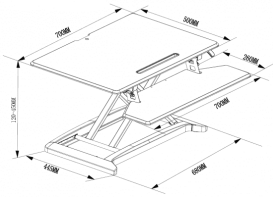

Medium

The top platform on the medium model measures 880 mm (34.6") wide x 530 mm (20.9") deep, with a keyboard platform which is the same width and 260 mm (10.2") deep.

Height Adjustment

A gas strut assists in moving the platform up and down smoothly. The small model has a height range of 120-400 mm (4.7-15.7"), and the medium model 120-460 mm (4.7-18.1").

Quick Release Keyboard

The keyboard platform can be removed easily if not required.

Scratch Resistant

The display and keyboard platforms are made from non-marking material.

Tablet Slot

The top shelf has an integrated slot near the front edge to support iPads and tablets.

Display Fixings

A hole at the back of the top shelf is available to fix Vision's display mounts quickly and safely, instead of having to use the clamps.

VISION

MANUAL

VSS 1 quick manual

EN PDF 2.73 MB

files.visionaudiovisual.com/products/VSS-1/manuals/VSS-1_quick_manual.pdf