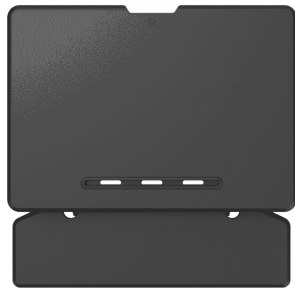

Sit-Stand Desk Riser

VSS-1S EU SAP: 4457171 US SAP: 13041719
VSS-1M EU SAP: 4457172 US SAP: 13041720
vav.link/vss-1

Maintain correct posture
Two size options: small and medium
380 mm (14.96") of height adjustment
Tablet slot integrated

The *Vision Sit-Stand (VSS)* workstation risers allow users to transition between a sitting position and standing position throughout the day to improve muscular mobility and circulation.

These high-quality desk accessories ensure computer users keep an ergonomically correct position and stay comfortable as they work, ultimately increasing productivity and wellbeing. They allow employers to fulfil health and safety obligations without investing in completely new desks.

Wide Base

The base style of the VSS-1 has a wide footprint giving great stability and a greater range of height adjustment than the VSS-2.

Small

The top platform on the small model measures 700 mm (27.6") wide x 500 mm (19.7") deep, with a keyboard platform which is the same width and 260 mm (10.2") deep.

Medium

The top platform on the medium model measures 880 mm (34.6") wide x 530 mm (20.9") deep, with a keyboard platform which is the same width and 260 mm (10.2") deep.

Height Adjustment

A gas strut assists in moving the platform up and down smoothly. The small model has a height range of 120-400 mm (4.7-15.7"), and the medium model 120-460 mm (4.7-18.1").