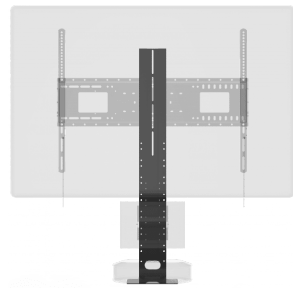

Alternative Fixing

The shelf can be fixed directly to the wall if that suits the job better.

Height Adjustable

The vertical part fixes to the wall mount at various heights.

Above or Below

Mount the shelf above or below the display as required.

iPad Enclosure

VESA 100x100 mounting points on the column allow an iPad enclosure like Heckler's Zoom Room iPad enclosure to be fixed below the display.

Screen Size 50"+

The vertical column is 1003 mm (39.5") tall, so this is not appropriate for screens smaller than 50".

Logitech Rally or Meetup

The shelf accommodates Logitech's Rally Camera. It has a fixing hole so the camera can be fixed to the shelf. Or the wall bracket that comes with Logitech's Meetup can fix to the vertical column.

Hide Clickshare Behind Display

Designed to accommodate Barco's Clickshare CSE-100, CSE-200, CSE-200+, and CX-50 base stations. These items can sit on shelf visible to users, or a crossbar (*shipping from August 2020*) is included to mount these receivers behind the display out of sight.

Yamaha YVC-1000 Shelf

The shelf has fixing holes for the YVC-1000 audio conference base unit.

Universal Shelf

Any video conference camera can sit on this shelf.

VESA100 mounting holes on column

An array of holes in the column allow media players to be fixed behind the display, out of sight.

VISION