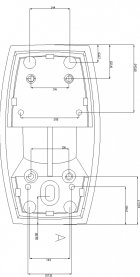

Sit Stand

The shelf is designed to be steady enough to type on. The maximum height from the wall anchor to the shelf is 550 mm (21.7").

SWL 7 kg

The VFM-WS can support monitors up to 7 kg (15.4 lb).

Stable

Extensive swivel and height adjustment puts the laptop or tablet right where you need it.

VISION

MANUAL

Quick manual

EN PDF 1.15 MB

files.visionaudiovisual.com/products/VFM-WS/manuals/VFM-WS_quick_manual.pdf

files.visionaudiovisual.com/products/VFM-WS/images/VFM-WS_menu.png

SPECIFICATIONS

PRODUCT DIMENSIONS

see image

PACKAGED DIMENSIONS

527 x 342 x 132 mm / 20.75" x 13.46" x 5.20" (length x width x height)

PRODUCT WEIGHT