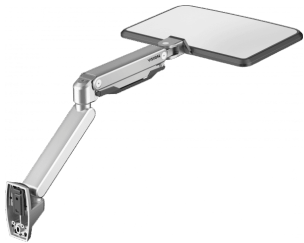

Vision's Vision Flat-Panel Mount – Wall range is tough and flexible. The VFM-WS (wall shelf) has a generous 500 mm wide x 330 mm (19.7" x 13") deep shelf for keyboards, laptops, or tablets such as Microsoft's Surface.

Sit Stand

The shelf is designed to be steady enough to type on. The maximum height from the wall anchor to the shelf is 550 mm (21.7").

SWL 7 kg

The VFM-WS can support monitors up to 7 kg (15.4 lb).

Stable

To allow for different loads the dampers can be tightened or loosened to make sure the shelf stays where it is when you let go of it.

Cable Management

Clip on covers allow tidy cable routing.

Freedom of Movement

Extensive swivel and height adjustment puts the laptop or tablet right where you need it.

VISION

MANUAL

Quick manual

EN PDF 1.15 MB

files.visionaudiovisual.com/products/VFM-WS/manuals/VFM-WS_quick_manual.pdf