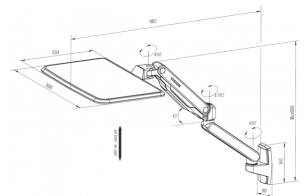

Freedom of Movement

Extensive swivel and height adjustment puts the laptop or tablet right where you need it.