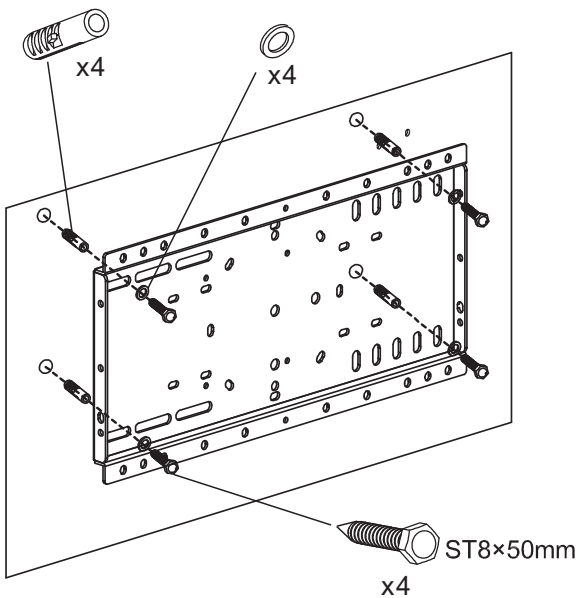

# VISION

VESA  
max  
400X400

max  
100KG

[vav.link/vfm-w4x4t/](http://vav.link/vfm-w4x4t/)

1

M5×16mm  
M6×16/25mm  
M8×30/50mm  
x4

2

3