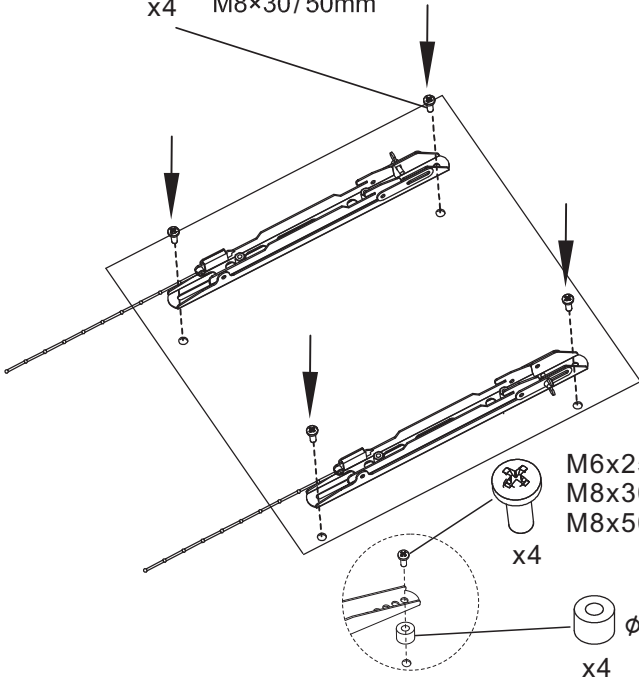

# VISION

VESA  
max  
400X400

max  
100KG

[vav.link/vfm-w4x4t/](http://vav.link/vfm-w4x4t/)

1

M5×16mm  
M6×16/25mm  
M8×30/50mm  
x4

2

3