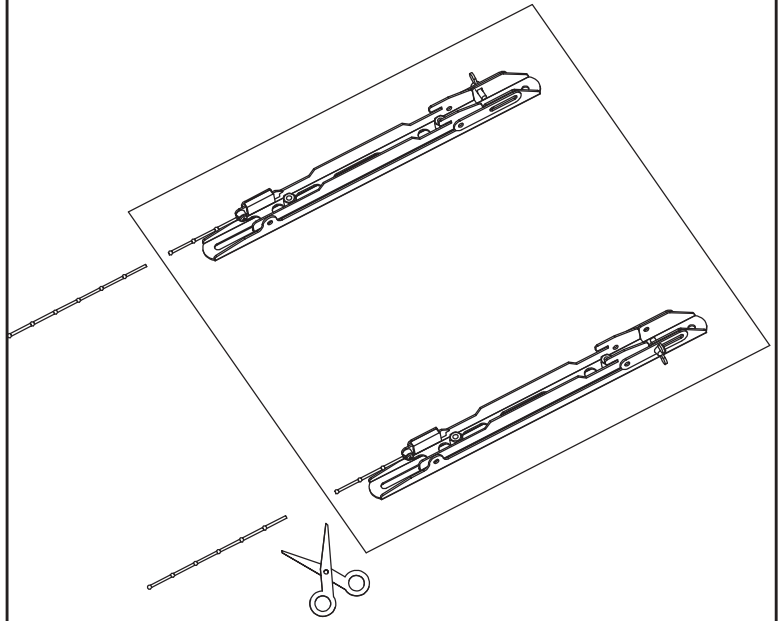

# VISION

VESA  
max  
400X400

max  
100KG

[vav.link/vfm-w4x4t/](http://vav.link/vfm-w4x4t/)

1

M5×16mm  
M6×16/25mm  
M8×30/50mm  
x4

2

3