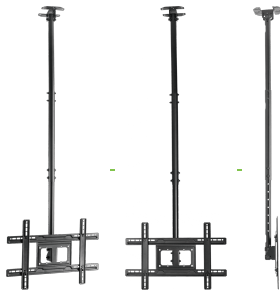

# Flat-Panel Ceiling Mount 600x400

VFM-C6X4/V2 EU SAP: 5370838

[vav.link/vfm-c6x4-v2](http://vav.link/vfm-c6x4-v2)

Fixes 37-75" displays to ceiling  
Tilt 5° up / 25° down  
Swivel 30° left / 30° right  
Telescopic pole with 870 mm / 34" of adjustment  
VESA sizes from 100x100 to 600x400  
Cable Management

Vision's VFM-C (Vision Flat-Panel Mount - Ceiling) is functional and flexible. This mount fits any flat-panel display which has rear mounting holes up to 600 wide x 400 mm tall apart. This is a true one-size-fits-all ceiling mount.

## VESA

This mount is designed for flat panels which have holes up to 600 wide x 400 mm apart – known as VESA 600x400.

## MASSIVE VESA range

Fits small monitors from 20" all the way up to 75". If a larger display has the correct mounting points and weighs less than the SWL this mount can support it safely.