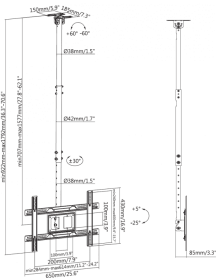

Flat-Panel Ceiling Mount 600x400

VFM-C6X4/V2 EU SAP: 5370838

vav.link/vfm-c6x4-v2

Fixes 37-75" displays to ceiling
Tilt 5° up / 25° down
Swivel 30° left / 30° right
Telescopic pole with 870 mm / 34" of adjustment
VESA sizes from 100x100 to 600x400
Cable Management

Vision's VFM-C (Vision Flat-Panel Mount - Ceiling) is functional and flexible. This mount fits any flat-panel display which has rear mounting holes up to 600 wide x 400 mm tall apart. This is a true one-size-fits-all ceiling mount.

VESA

This mount is designed for flat panels which have holes up to 600 wide x 400 mm apart – known as VESA 600x400.

MASSIVE range of drop

This distance from the ceiling to the centre of the display ranges from 707-1577 mm / 27.8-62.1".

Detachable VESA

Vision agonise over making the installation process as easy as possible. The universal VESA bracket attaches to the display on the ground, then the assemble hangs in place.

Cable Management

The 38 mm / 1.5" drop pole easily allows cables to drop down inside.

3-Part Pole

The pole can be assembled with either 2 or 3 sections which gives it an incredible range of telescopic adjustment. Installers can turn up to site and get the job down, no matter what they encounter onsite.

MASSIVE VESA range

Fits small monitors from 20" all the way up to 75". If a larger display has the correct mounting points and weighs less than the SWL this mount can support it safely.

Tilt

The tilt adjustment allows the display to be directed at the audience to avoid glare and optimise the viewing angle. It can tilt 5 degrees up, or 25 degrees down.

Swivel with display in place

60 degrees of swivel range makes it really easy to install. Loosening the swivel adjustment bolts will not drop the display.

Retail Applications