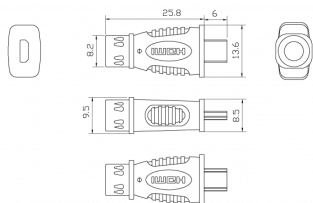

Cabo mini-HDMI para HDMI de qualidade branco, 2 m

TC 2MHDMIM EU SAP: 3265157 US SAP: 12939587

vav.link/pt-pt/tc_2mhdmim

VISION

IMAGE

Product Images

ZIP 773.48 KB

files.visionaudiovisual.com/products/TC_2MHDMIM/images/TC_2MHDMIM.zip

Product Images

PNG 703.83 KB

files.visionaudiovisual.com/products/TC_2MHDMIM/images/TC-XXMHDMIM.png

HDMIM

PNG 20.11 KB

files.visionaudiovisual.com/products/TC_2MHDMIM/images/HDMIM.png

SPECIFICATIONS

DIÂMETRO EXTERIOR REVESTIMENTO

6,0 mm (0,24")

ESPESSURA DO CONDUTOR

30 AWG (American Wire Gauge)

PACKAGED WEIGHT

0,12 kg (0,26 lb)

PACKAGED DIMENSION

160 x 160 x 45 mm (6,3" x 6,3" x 1,8")

CONECTORES