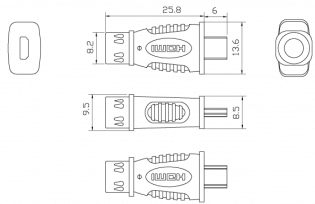

witte mini-HDMI-naar-HDMI-kabel 2 m (6,5 ft)

TC 2MHDMIM EU SAP: 3265157 US SAP: 12939587

vav.link/nl/tc_2mhdmmim

VISION

IMAGE

Product Images

ZIP 773.48 KB

files.visionaudiovisual.com/products/TC_2MHDMIM/images/TC_2MHDMIM.zip

Product Images

PNG 703.83 KB

files.visionaudiovisual.com/products/TC_2MHDMIM/images/TC-XXMHDMIM.png

HDMIM

PNG 20.11 KB

files.visionaudiovisual.com/products/TC_2MHDMIM/images/HDMIM.png

SPECIFICATIONS

BUITENDIAMETER MANTEL

6,0 mm (0,24")

KABELDIKTE

30 AWG (American Wire Gauge)

PACKAGED WEIGHT

0,12 kg (0,26 lb)

PACKAGED DIMENSION

160 x 160 x 45 mm (6,3" x 6,3" x 1,8")

CONNECTORS