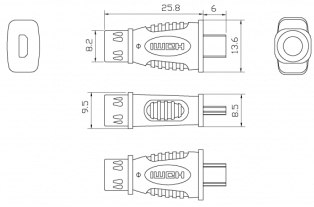

White Mini-HDMI to HDMI Cable 2m (6.5ft)

TC 2MHDMIM EU SAP: 3265157 US SAP: 12939587

vav.link/tc_2mhdmmim

VISION

IMAGE

Product Images

ZIP 773.48 KB

files.visionaudiovisual.com/products/TC_2MHDMIM/images/TC_2MHDMIM.zip

Product Images

PNG 703.83 KB

files.visionaudiovisual.com/products/TC_2MHDMIM/images/TC-XXMHDMIM.png

HDMIM

PNG 20.11 KB

files.visionaudiovisual.com/products/TC_2MHDMIM/images/HDMIM.png

SPECIFICATIONS

SHEATH OUTER DIAMETER

6.0 mm (0.24")

CONDUCTOR THICKNESS

30 AWG (American Wire Gauge)

PACKAGED WEIGHT

0.12 kg (0.26 lb)

PACKAGED DIMENSION

160 x 160 x 45 mm (6.3" x 6.3" x 1.8")

CONNECTORS

GOLD-PLATED

DATA TRANSFER RATE

18 Gbit/s

BANDWIDTH

340 MHz

TYPE OF SHIELDING

Double Shielded

AUDIO RETURN CHANNEL (ARC)