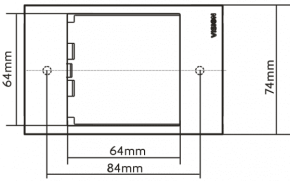

## IMAGE

Product Images

**ZIP 3.42 MB**

[files.visionaudiovisual.com/products/TC3\\_SURRAU3M/images/TC3\\_SURRAU3M.zip](files.visionaudiovisual.com/products/TC3_SURRAU3M/images/TC3_SURRAU3M.zip)

Front angle

**PNG 1.01 MB**

[files.visionaudiovisual.com/products/TC3\\_SURRAU3M/images/TC3\\_SURRAU3M.png](files.visionaudiovisual.com/products/TC3_SURRAU3M/images/TC3_SURRAU3M.png)

Dims

**PNG 9.66 KB**

[files.visionaudiovisual.com/products/TC3\\_SURRAU3M/images/TC3\\_SURRAU3M\\_dims.png](files.visionaudiovisual.com/products/TC3_SURRAU3M/images/TC3_SURRAU3M_dims.png)