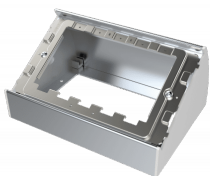

TC3 UK 2-Gang Table Surface Mount Backbox

TC3 BACKBOX2GT EU SAP: 3446599 US SAP: 12939510

vav.link/tc3_backbox2gt

Fixes double-gang Techconnect surround to tables or walls.
Surface Mount

This backbox is part of Vision's Techconnect modular faceplate family. It attaches a surround to a table or workbench.

Fixes to Tables or Walls

This backbox fixes double-gang Techconnect surround to a workbench, tables or walls.

Future-proof

If you break a module or need to change it in the future, just replace that part - not the entire faceplate.

Flexible

Get to site and the client changes what they want on their AV faceplate? No problem.

Strong

Techconnect parts are robust for the rigours of every day use. They include strengthening ribs and reinforcing where required.

Proven

For over 15 years Techconnect has improved and developed into one of the most popular AV faceplates in the world.

VISION

IMAGE

Product Images

ZIP 18.76 MB

files.visionaudiovisual.com/products/TC3_BACKBOX2GT/images/TC3_BACKBOX2GT.zip