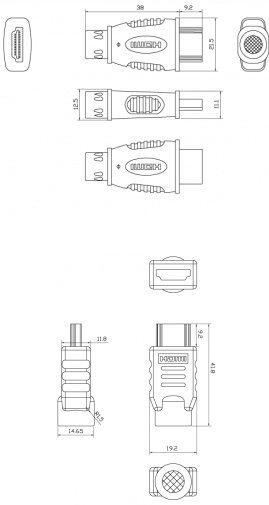

## IMAGE

Product Images

**ZIP 1.29 MB**

[files.visionaudiovisual.com/products/TC2\\_5MHDMI/images/TC2\\_5MHDMI.zip](files.visionaudiovisual.com/products/TC2_5MHDMI/images/TC2_5MHDMI.zip)

HDMI 2

**PNG 19.89 KB**

### HYLSTER UDVENDIG DIAMETER

7,3 mm (0,29")