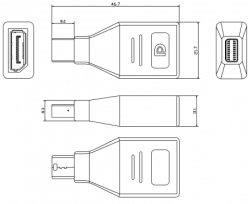

Professional White Mini-DisplayPort to DisplayPort Adaptor

TC-MDPDP EU SAP: 3265170 US SAP: 12939564

vav.link/tc-mdpdp

Plugs into Mini-DisplayPort and has DP socket.

VISION

IMAGE

Product Images

ZIP 19.02 KB

files.visionaudiovisual.com/products/TC-MDPDP/images/TC-MDPDP.zip

Product Images

PNG 1.07 MB

files.visionaudiovisual.com/products/TC-MDPDP/images/TC-MDPDP.png

SPECIFICATIONS

MAXIMUM RESOLUTION

4k

CHASSIS SIZE

47 x 22 x 11 mm (1.85" x 0.87" x 0.43")

PACKAGED WEIGHT

0.014 kg (0.03 lb)

PACKAGED DIMENSION

150 x 150 x 30 mm (5.91" x 5.91" x 1.18")

COMPLIANCE

CE

BI-DIRECTIONAL