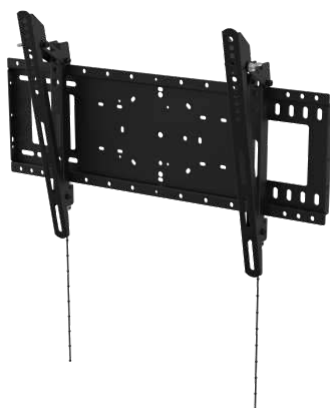

Heavy Duty Tilting Flat-Panel Wall Mount 600x400

VFM-W6X4T / SAP: 4996386

Tilting Wall Mount for large-format flat panels 37-85"
(subject to VESA pattern and weight limit)
Mounting points up to 600 (wide) x 400 mm (tall) apart
Heavy duty 100 kg / 220 lb SWL
Display latches in place
Optional camera shelf

vav.link/vfm-w6x4t