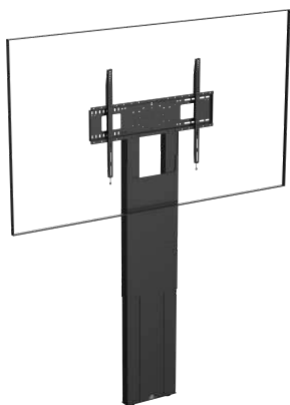

F51 Flat Panel Floor Stand

VFM-F51 / SAP: 6369808

Heavy-duty floor stand
Fixes to wall, transfers load to floor
Supports up to 95 kg (209 lb)
800 mm / 31.5" height adjustment, non-motorised
[Note: once installed the height cannot be adjusted]

vav.link/vfm-f51