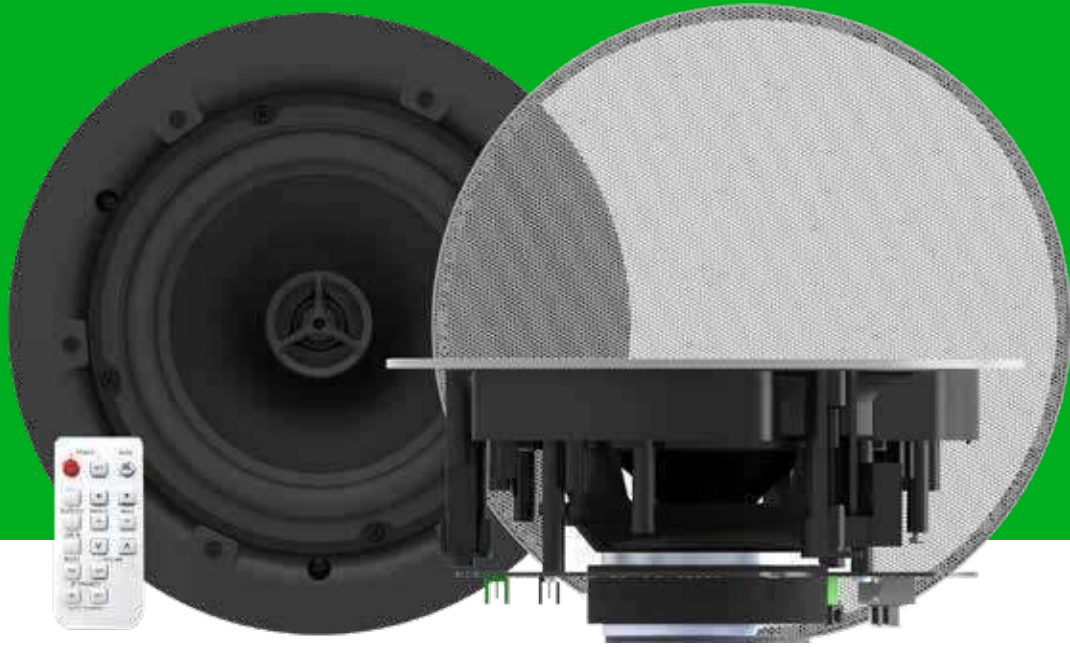

Audio

- > Amplifiers
- > Active Loudspeakers
- > Passive Loudspeakers