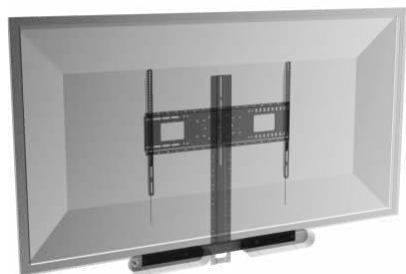

Logitech Rally Speaker Bracket

VFM-WVC/RSB / SAP: 5822103

Accessory for VFM-WVC/2 Video Conference Shelf

Fixes Pair of Logitech Rally speakers to VFM-WVC/2

Supports speakers above or below display

vav.link/vfm-wvc-rsb