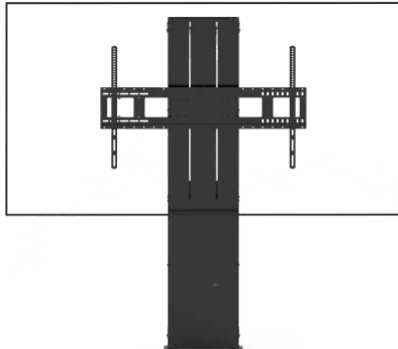

F40 Floorstands

Lifetime warranty

Heavy Duty Motorised Floor Stand

VFM-F40 / SAP: 5062731

- Lifts up to 130 kg
- 700 mm height adjustment
- Fast linear-drive motor
- Comes 95% assembled
- Sturdy fixed column design

Heavy Duty Flat-Panel Wall Mount 800x600

VFM-W8X6 / SAP: 4934295

vav.link/vfm-w8x6

VFM-F40 Frame and Motor Assembly

VFM-F40FRAME / SAP: 4981411