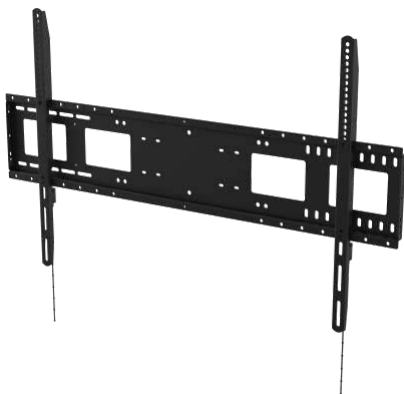

Heavy Duty Flat-Panel Wall Mount 1000x600

VFM-W10X6 / SAP: 4934297

Non-tilting Wall Mount for large-format flat panels 55-110"
(subject to VESA pattern and weight limit)

Mounting points up to 1000 (wide) x 600 mm (tall) apart

Heavy duty 130 kg / 287 lb SWL

Display latches in place

Optional camera shelf

vav.link/vfm-w10x6