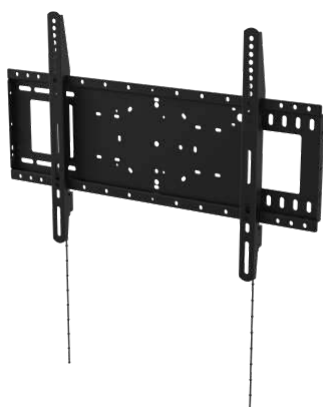

Heavy Duty Flat-Panel Wall Mount 600x400

VFM-W6X4 / SAP: 4996384

Non-tilting Wall Mount for large-format flat panels 37-85"
(subject to VESA pattern and weight limit)
Mounting points up to 600 (wide) x 400 mm (tall) apart
Heavy duty 100 kg / 220 lb SWL
Display latches in place
Optional camera shelf

vav.link/vfm-w6x4