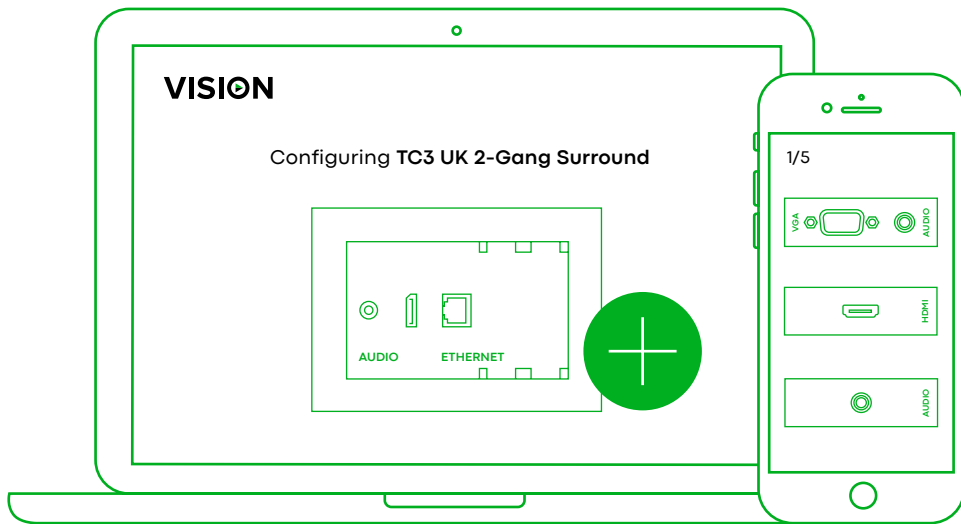

Digital Amp

2 x Stereo inputs (Input 1 duplicated on front and rear)

IR Remote control included

vav.link/tc3-amp

Build your own faceplate using our Techconnect Faceplate Configurator

Select the products and parts you need to see a visual representation of your end product and create a shopping list with **all the technical details.**