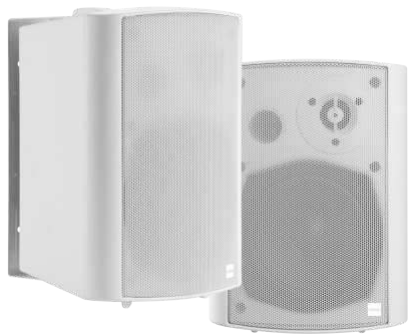

Active Loudspeakers

Lifetime
warranty

Pair 30w Active Loudspeakers

SP-1900P / SAP: 4991366

Built-in 2 x 30 watts amplifier
Line-level input via 2-phono (RCA)
Bluetooth 5.0 (can be disabled)
RS-232 Control
Tone control (via RS-232)

vav.link/sp-1900p