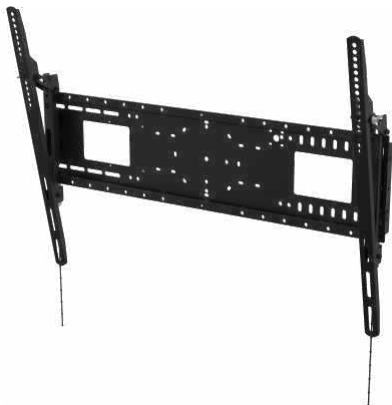

Heavy Duty Tilting Flat-Panel Wall Mount 800x600

VFM-W8X6T / SAP: 4934296

Tilting Wall Mount for large-format flat panels 47-90"
(subject to VESA pattern and weight limit)

Mounting points up to 800 (wide) x 600 mm (tall) apart

Heavy duty 130 kg / 287 lb SWL

Display latches in place

Optional camera shelf

vav.link/vfm-w8x6t