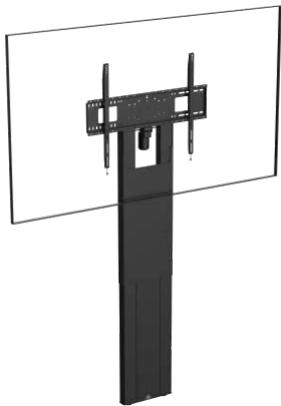

F50/F51 Floorstands

F50 Motorised Flat Panel Floor Stand

VFM-F50 / SAP: 6369811

Heavy-duty floor stand
Fixes to wall, transfers load to floor
For flat panels up to 100"
800 mm (31.5") height adjustment, motorised
Control by wired controller or RS-232

vav.link/vfm-f50