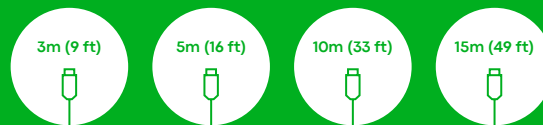

1 x USB (B-type on front) TC3 USBB
[SAP:3446581]

1 x HDMI TC3 HDMI [SAP:3446573]

3 x Blanks TC3 BLANK [SAP:3446572]

Comes with your choice of complementary Cable Lengths

vav.link/tc3-pk

Matt White

Pure white with a chiselled profile, Techconnect3 also has 11 mm of flat space above and below the connectors for information or company branding stickers.