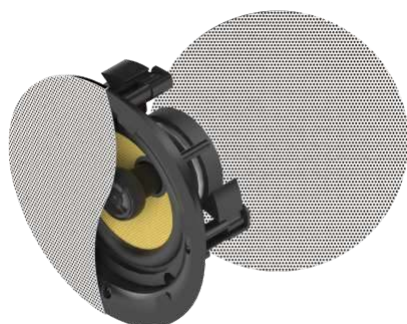

vav.link/sp-1900p

Passive Speakers

Pair 3-Way Wall Loudspeakers

SP-1800 / SAP: 3635038

5.25" Woofer 50w loudspeakers
Wall brackets included with 60° range of tilt adjustment
White, sold in pairs

vav.link/sp-1800