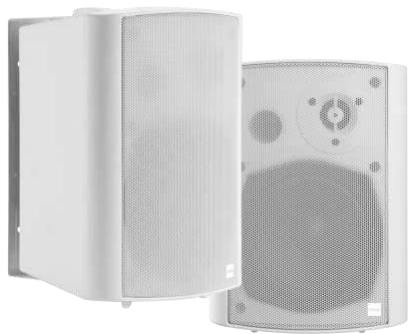

Active Loudspeakers

Lifetime
warranty

Pair 30w Active Loudspeakers

SP-1900P / SAP: 4991366

Built-in 2 x 30 watts amplifier
Line-level input via 2-phono (RCA)
Bluetooth 5.0 (can be disabled)
RS-232 Control
Tone control (via RS-232)

vav.link/sp-1900p