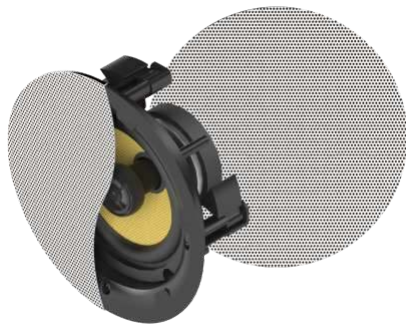

vav.link/sp-1900p

Passive Speakers

Pair 3-Way Wall Loudspeakers

SP-1800 / SAP: 3635038

5.25" Woofer 50w loudspeakers

Wall brackets included with 60° range of tilt adjustment

White, sold in pairs

vav.link/sp-1800

Pair Ceiling Loudspeakers

CS-1900 / SAP: 4815044

Slim bezel-less magnetic grille

Premium fiberglass woven 6.5" Woofer

Large 0.75" Silk Tweeter

Passive Crossover

vav.link/cs-1900

Audio