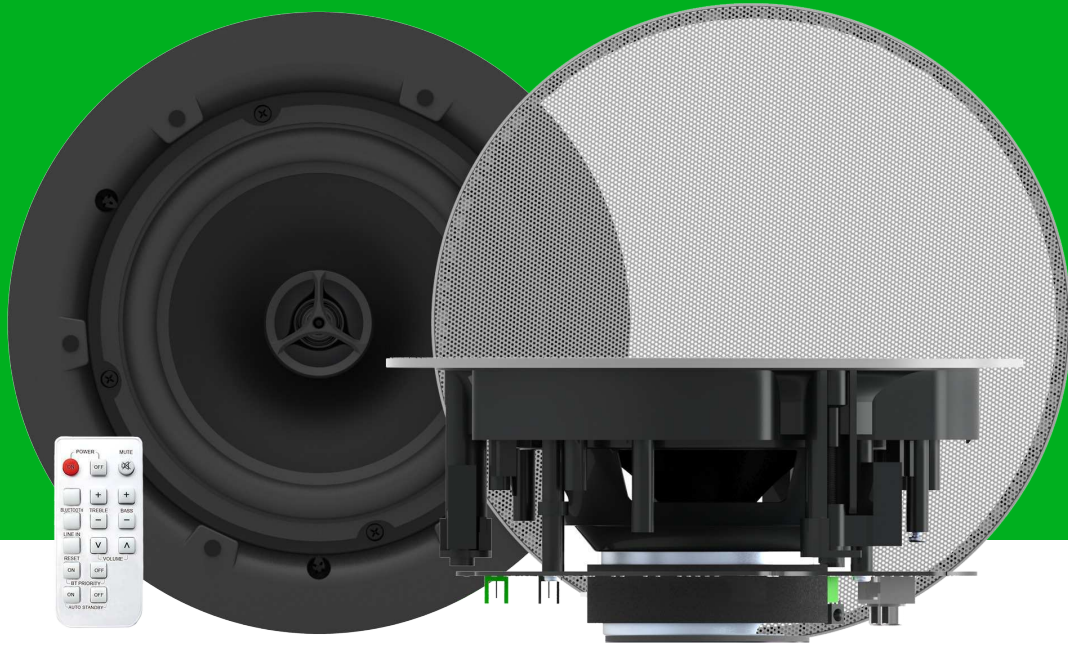

Lyd

- > Forstærkere
- > Aktive højttalere
- > Passive højttalere